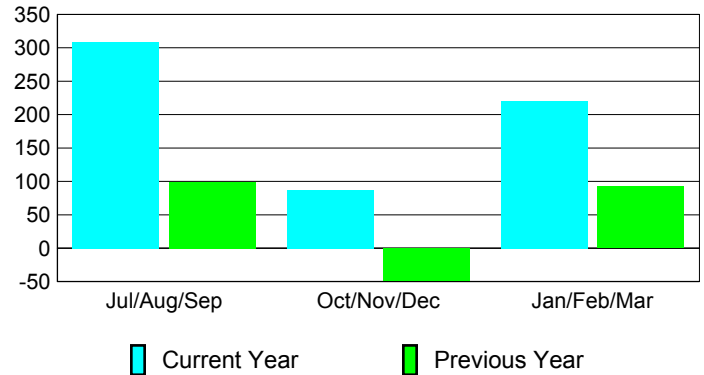

Membership Results 2008-2009

Membership 2007-2008

Month	Net Memb	Actual New	Actual Dropped	Gain/Loss of	Gain/Loss of
	Goal	New Memb	Memb	Memb	Memb
Jul/Aug/Sep	100	432	-123	309	99
Oct/Nov/Dec	300	181	-94	87	-49
Jan/Feb/Mar	300	282	-62	220	92
Totals	700	895	-279	616	142

Membership Results 2008-2009

Goal, New, Dropped, Gain/Loss

Comparison of Membership Gain/Loss

Current Year Compared to the Previous Year

Gender Comparison 2008-2009