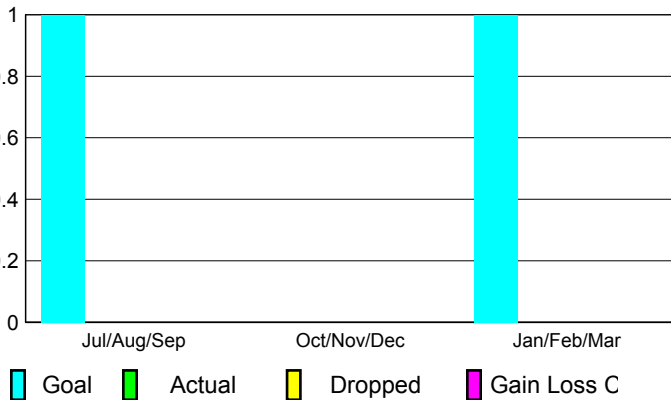

2008-2009 GMT Quarterly Report for District (or Undistricted) **District 355 E**

GMT: **BYEONG-DEOK KIM**

Location: **REPUBLIC OF KOREA**

GMT CA: **5**

CLUBS

Club Results 2008-2009

Clubs 2007-2008

Month	New Club	Actual New	Actual Dropped	Gain/Loss of	Gain/Loss of
	Goal	New Clubs	Clubs	Clubs	Clubs
Jul/Aug/Sep	1	0	0	0	0
Oct/Nov/Dec	0	0	0	0	-1
Jan/Feb/Mar	1	0	0	0	0
Totals	2	0	0	0	-1

Club Results 2008-2009

Goal, New, Dropped, Gain/Loss

Comparison of Club Gain/Loss

Current Year Compared to the Previous Year

YTD Status Quo Clubs 2008-2009

Status Quo Clubs Compared to Status Quo Members

MEMBERSHIP