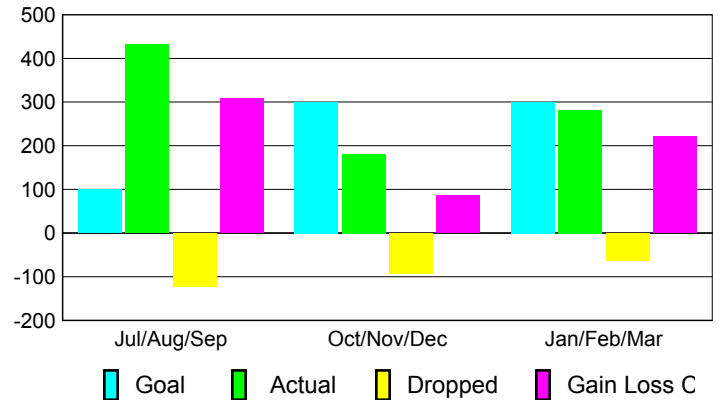

Membership Results 2008-2009

Goal, New, Dropped, Gain/Loss